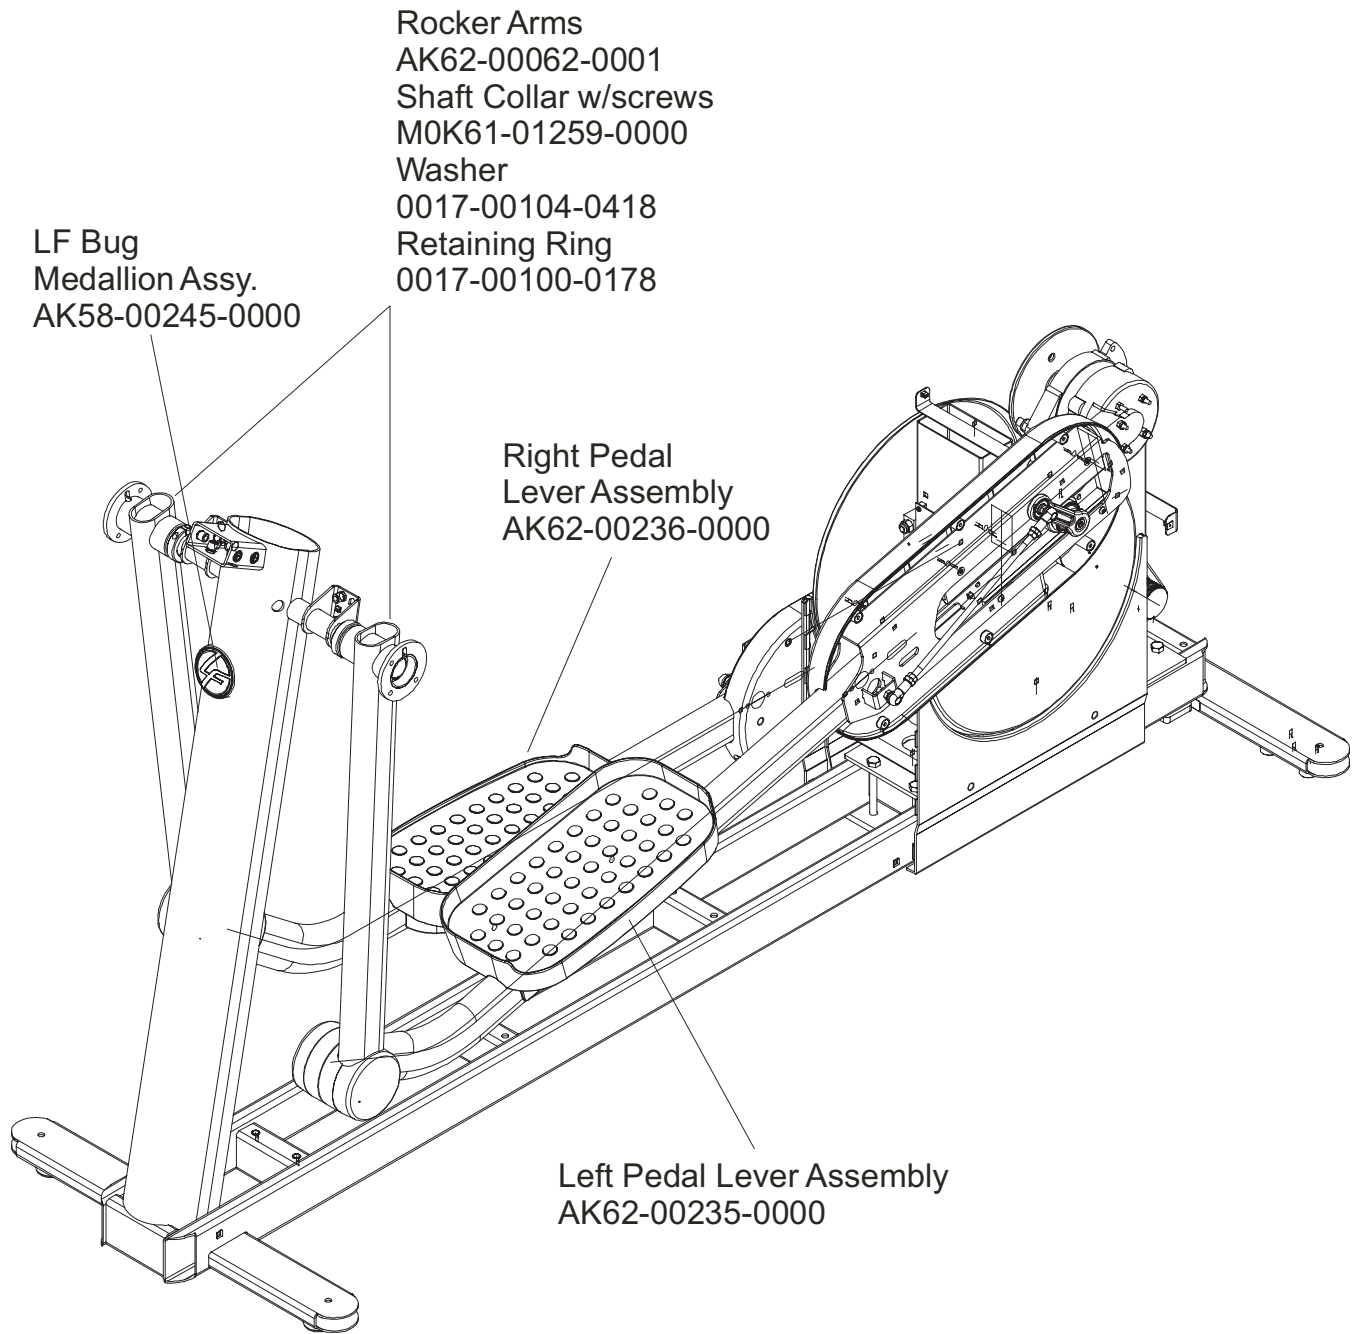

LifeFitness

Classic Cross-trainer CLSXH-0XXX-01
(international only)

Customer Support Services
PARTS MANUAL rev 24 Sep 2009

Console Support and Deadshaft Covers 4
Handlebars and Bullhorns 5
Console and Related Components 6
Upper Frame Hardware 7
Rocker Arms and Pedal Levers 8
Crank Cover and Lower Caps 9
Lower Frame Shrouds and Hardware 10
Pedal Lever Components 11
PCB, Battery, Reed Switch, and Bracket 12
Bearing Insert Assembly 13
Crank Arm Pulley Assembly 14
Drive Module 15
Drive Module Hardware 16
Cables 17

Description	Part No.
OPERATION MANUAL (CD)	OKCD-02003-0001
SERVICE MANUAL	M051-00K62-A149
TOUCH UP PAINT: SPRAY CAN .5 OZ BOTTLE W/APPLICATOR .33 OZ PEN	0017-00008-0204 0017-00008-0205 0017-00008-0206
HARDWARE BAG	AK62-00152-0001
ACCESS PANEL ASSEMBLY CONSISTS OF: 120" COAX CABLE 120" POWER EXTENSION CABLE BRACKET F-TYPE PANEL CONNECTOR #8 PLASTIC GROMMET	AK62-00210-0000 AK32-00020-0002 AK32-00078-0001 OK62-01179-0001 0017-00021-2846 0017-00042-0754
PLUG IN OPTION 120/60	GK62-00002-0018
PLUG IN OPTION 240/50 UK	GK62-00002-0019
PLUG IN OPTION 240v AUS	GK62-00002-0020
PLUG IN OPTION 230/50 CONT	GK62-00002-0021

This treadmill has both Lifepulse sensors and telemetry for reading heart rate.

Language	Part Nos.	
	Console	Overlay/Bezel/Switch
Eng + Met	AK62-00329-0001	AK62-00191-0001
Ger/Met	AK62-00329-0003	AK62-00191-0003
Spn/Met	AK62-00329-0004	AK62-00191-0004
Jap/Met	AK62-00329-0006	AK62-00191-0006
Frn/Met	AK62-00329-0007	AK62-00191-0007
Ital/Met	AK62-00329-0008	AK62-00191-0008
Dut/Met	AK62-00329-0009	AK62-00191-0009
Port/Met	AK62-00329-0010	AK62-00191-0010
Turk/Met	AK62-00329-0014	AK62-00191-0014

not shown:
Accessory Tray
0K62-01022-0000
Mounting Screws (2)
0017-00101-1846

Bearing Insert Assembly
AK62-00299-0000

Service Kit
GK62-00002-0044
kit contents:
Crankshaft (1)
Bearings (2)
Bearing Flanges (2 sets)
Nuts (4)
Washers (4)